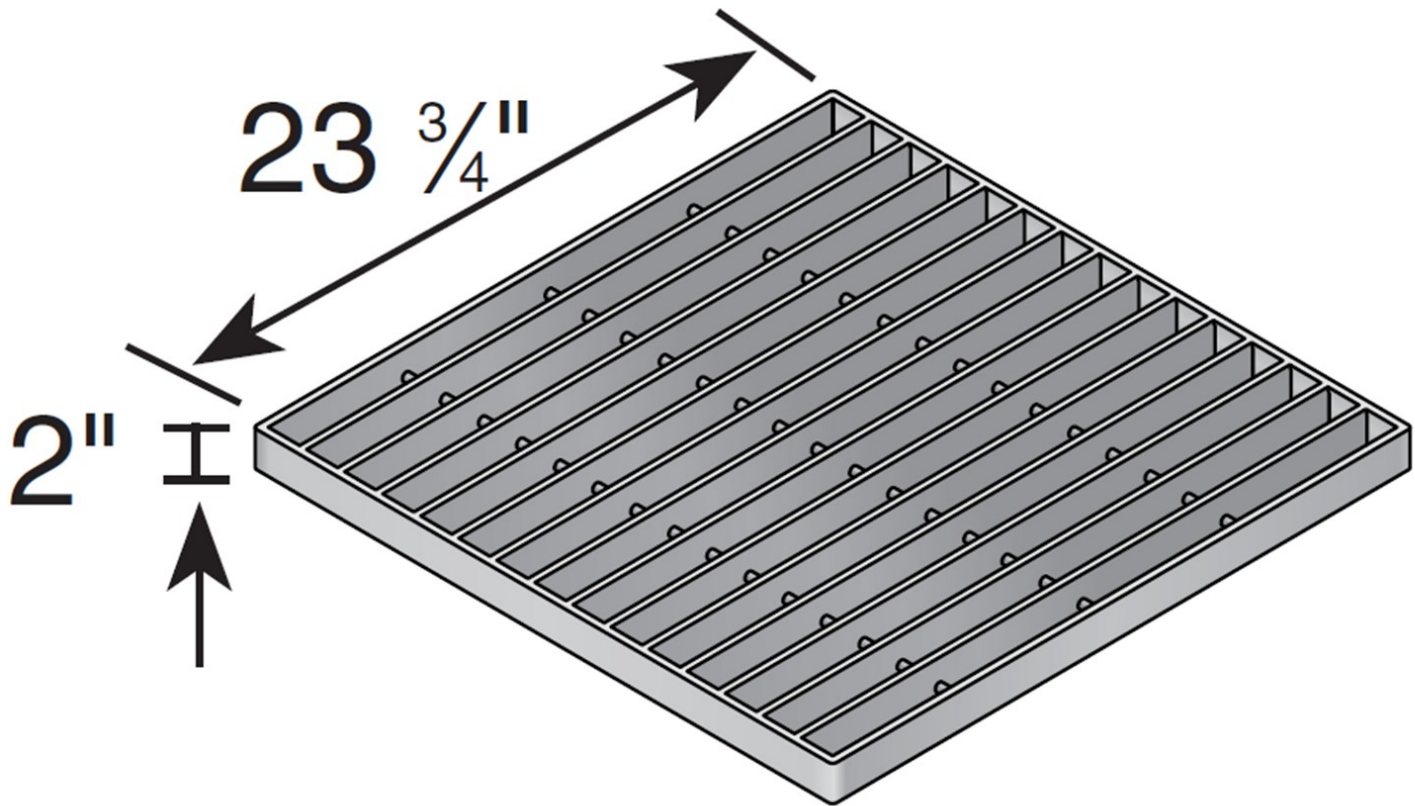

## 24" x 24" Galvanized Square Grate

## 1 1/4" Grate Opening

Part #: 2415  
 Material: Galvanized Steel  
 Color: Galvanized Steel  
 Fits: Catch Basin #2400, #2404 and #2418.  
 Grate Opening: 1-1/4"  
 Open Surface Area: 332.06. Inches  
 Head Pressure / Flow Rate:  
Head ( inches) - Max Flow  
 1"= 1827.63 GPM  
 1/2" = 1292.33 GPM  
 Weight Per Each: 63 lbs.  
 H-20 Load Rating